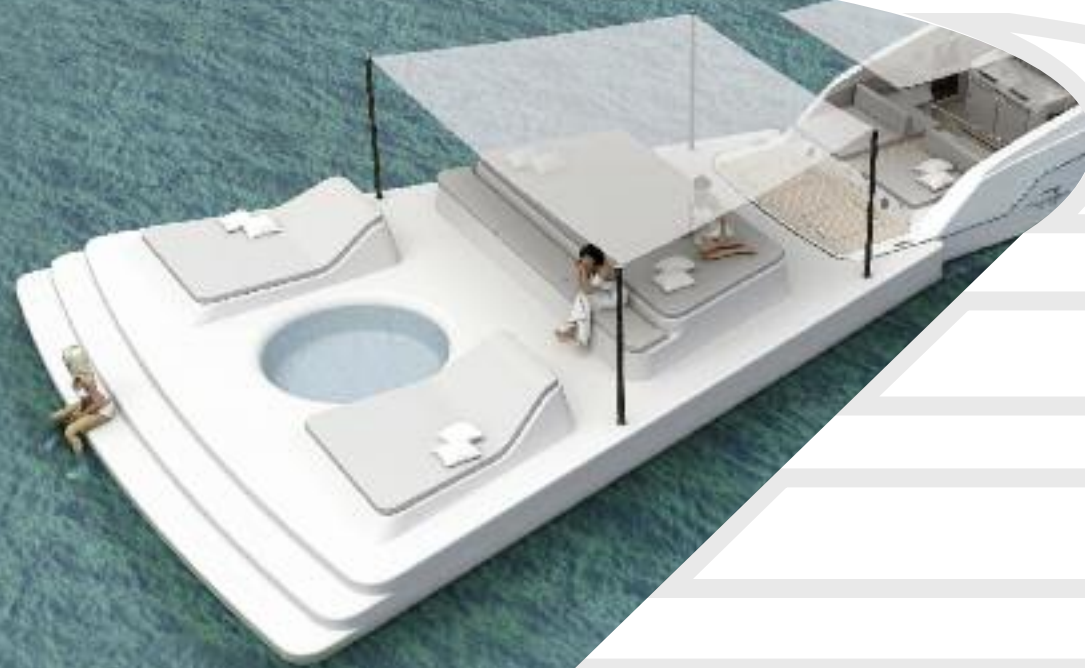

Products

YEP TWO

Yacht Extension Portable Two

Yacht Extension portable can be stored into a very modern and elegant-shaped container or bag. It is an inflatable rectangular-shaped extension, with comfortable cushions and an embedded pool. The white and gray colour and the type of finish are available on customer's request. This item has a very polished and elegant layout. It can be extended for about 8 metres (20 sq.m.) from the back of the yacht.

Customization | Design | Automatic System*
Auto-Inflating | Auto-Deflating

* Automatic system scheme p.13

Prodotti

YEC

Yacht Extension Custom Project

Yacht Extension Custom integrato nei garage o nelle spiaggette di poppa. Estensione gonfiabile con struttura variabile, comodi materassi, piscine di varie forme, comodi divani e lettini. Completamente personalizzabile a richiesta del cantiere o del cliente.

Customization | Design | Automatic System*
Auto-Inflating | Auto-Deflating

* Automatic system scheme p.13

Products

YEC

Yacht Extension Custom Project

A Yacht Extension that can be integrated in the stern transom garage of the boat or into the aft-decks. An inflatable extension, whose layout can be changed to the customer's liking, that has comfortable cushions, pools available in various shapes and comfortable embedded couches and sunbeds. Can be totally designed according to the customer's requests.